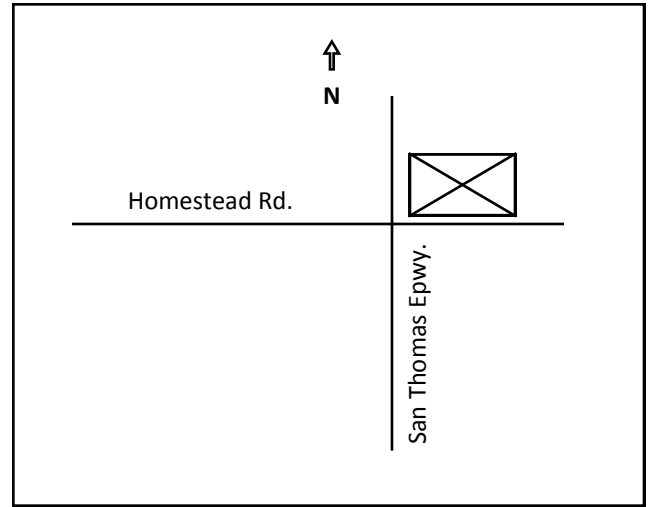

***Discover the fun and
exciting world of
martial arts!***

***After school
classes available!***

***Open to Children,
Teens, and Adults!***

**Fong Family Martial Arts
2499 Homestead Rd.,
Santa Clara, CA 95050
(In the Carden Academy
School)**

Call (408) 439-2223

E-mail: familymartialarts77@yahoo.com

Or Visit Our Website at www.fongfamilymartialarts.com